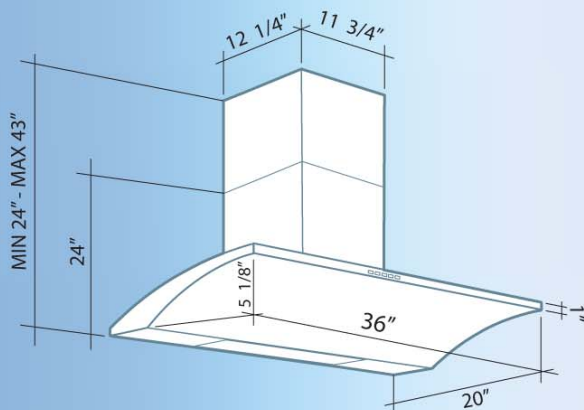

## Model: 36" Logo - Wall

### 36" Wall Mount

---

---

---

---

---

---

---