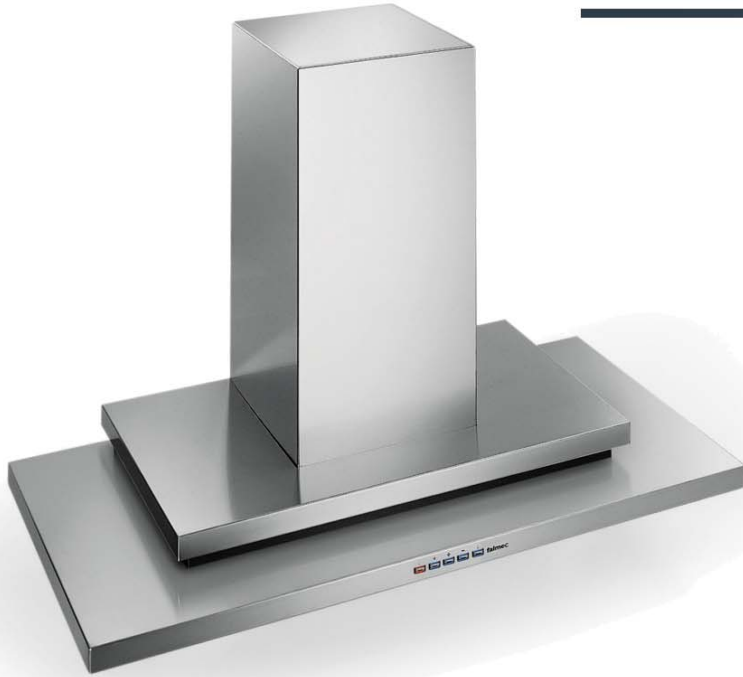

Toll Free: 800-230-3565
Technical: 718-236-1570
Fax: 718-236-1573
www.futurofuturo.com
futurofuturo@optonline.net

Model: 36'' Symbol - Wall

Features:

- Stainless steel AISI 304
- 4 speed electronic controls
- Delayed shut off (15 min)
- Electronic reset
- 2 x 20w halogen lights
- 3 x dishwasher safe filters
- Duct / ductless
- 6" round duct output
- Quiet tangential motor
- Noise absorbing motor chamber
- Power consumption:
110-120v / 60Hz / 4.0AMP / 940CFM
- Noise level: 0.5 - 3.2 sones
- Automatic thermo protection
- CSA / ANSI / UL certified
- Made in Italy
- Warranty:
 - 1 year - labor & parts
 - + 2 years - parts

36'' Wall Mount