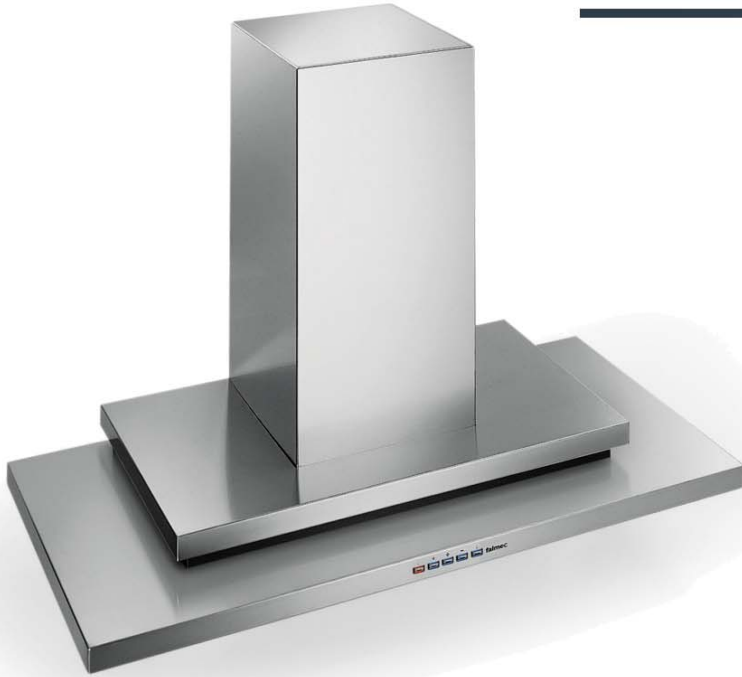

Toll Free: 800-230-3565
Technical: 718-236-1570
Fax: 718-236-1573
www.futurofuturo.com
futurofuturo@optonline.net

Model: 48" Symbol - Wall

Features:

- Stainless steel AISI 304
- 4 speed electronic controls
- Delayed shut off (15 min)
- Electronic reset
- 2 x 20w halogen lights
- 4 x dishwasher safe filters
- Duct / ductless
- 6" round duct output
- Quiet tangential motor
- Noise absorbing motor chamber
- Power consumption:
110-120v / 60Hz / 4.0AMP / 940CFM
- Noise level: 0.5 - 3.2 sones
- Automatic thermo protection
- CSA / ANSI / UL certified
- Made in Italy
- Warranty:
 - 1 year - labor & parts
 - + 2 years - parts

48" Wall Mount