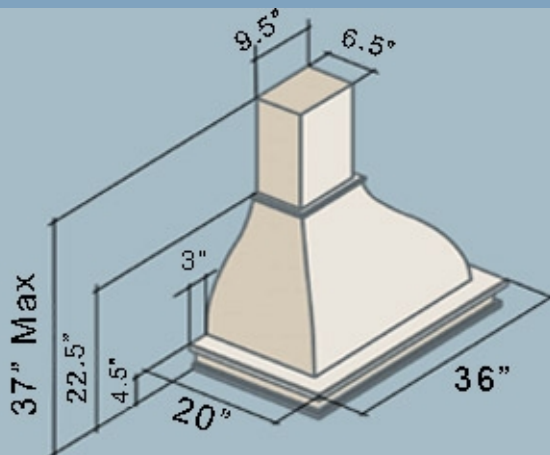

Model: 36" Connecticut - Wall

Features:

- Wall Mount
- Width: 36"
- Depth: 20"
- Height: 22.5" min. - 37" max.
- High-quality stainless steel
- Durable white matte enamel (paintable)
- Choice of 3 frames
- Frame material: white oak
- Frame color: raw wood (unstained)
- Incandescent lighting
- 2x lifetime dishwasher-safe filters
- 3-speed slider controls
- Whisper-quiet tangential motor
- Noise level: 0.5 - 3.2 sones
- Power: 110-120V / 60Hz / 4.0A / 800CFM
- Direct wiring connection
- Duct / ductless application
- 5" round duct output
- CSA/ANSI/UL certified - US and Canada
- 70-page installation manual included
- Automatic thermo protection
- Radio interference protection
- 3-year factory warranty
- Made in Italy

36" Wall-Mount

Wall hung model