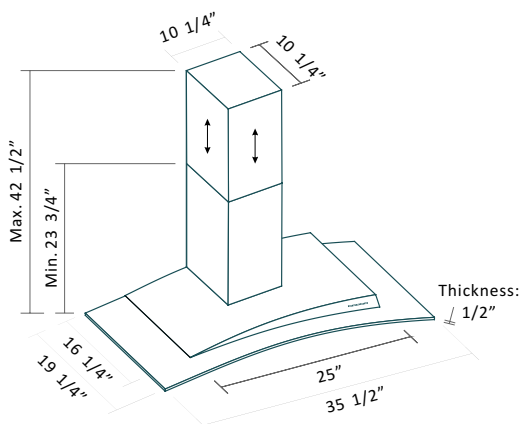

36" Acqualina Glass - Wall-mount

Notes:
