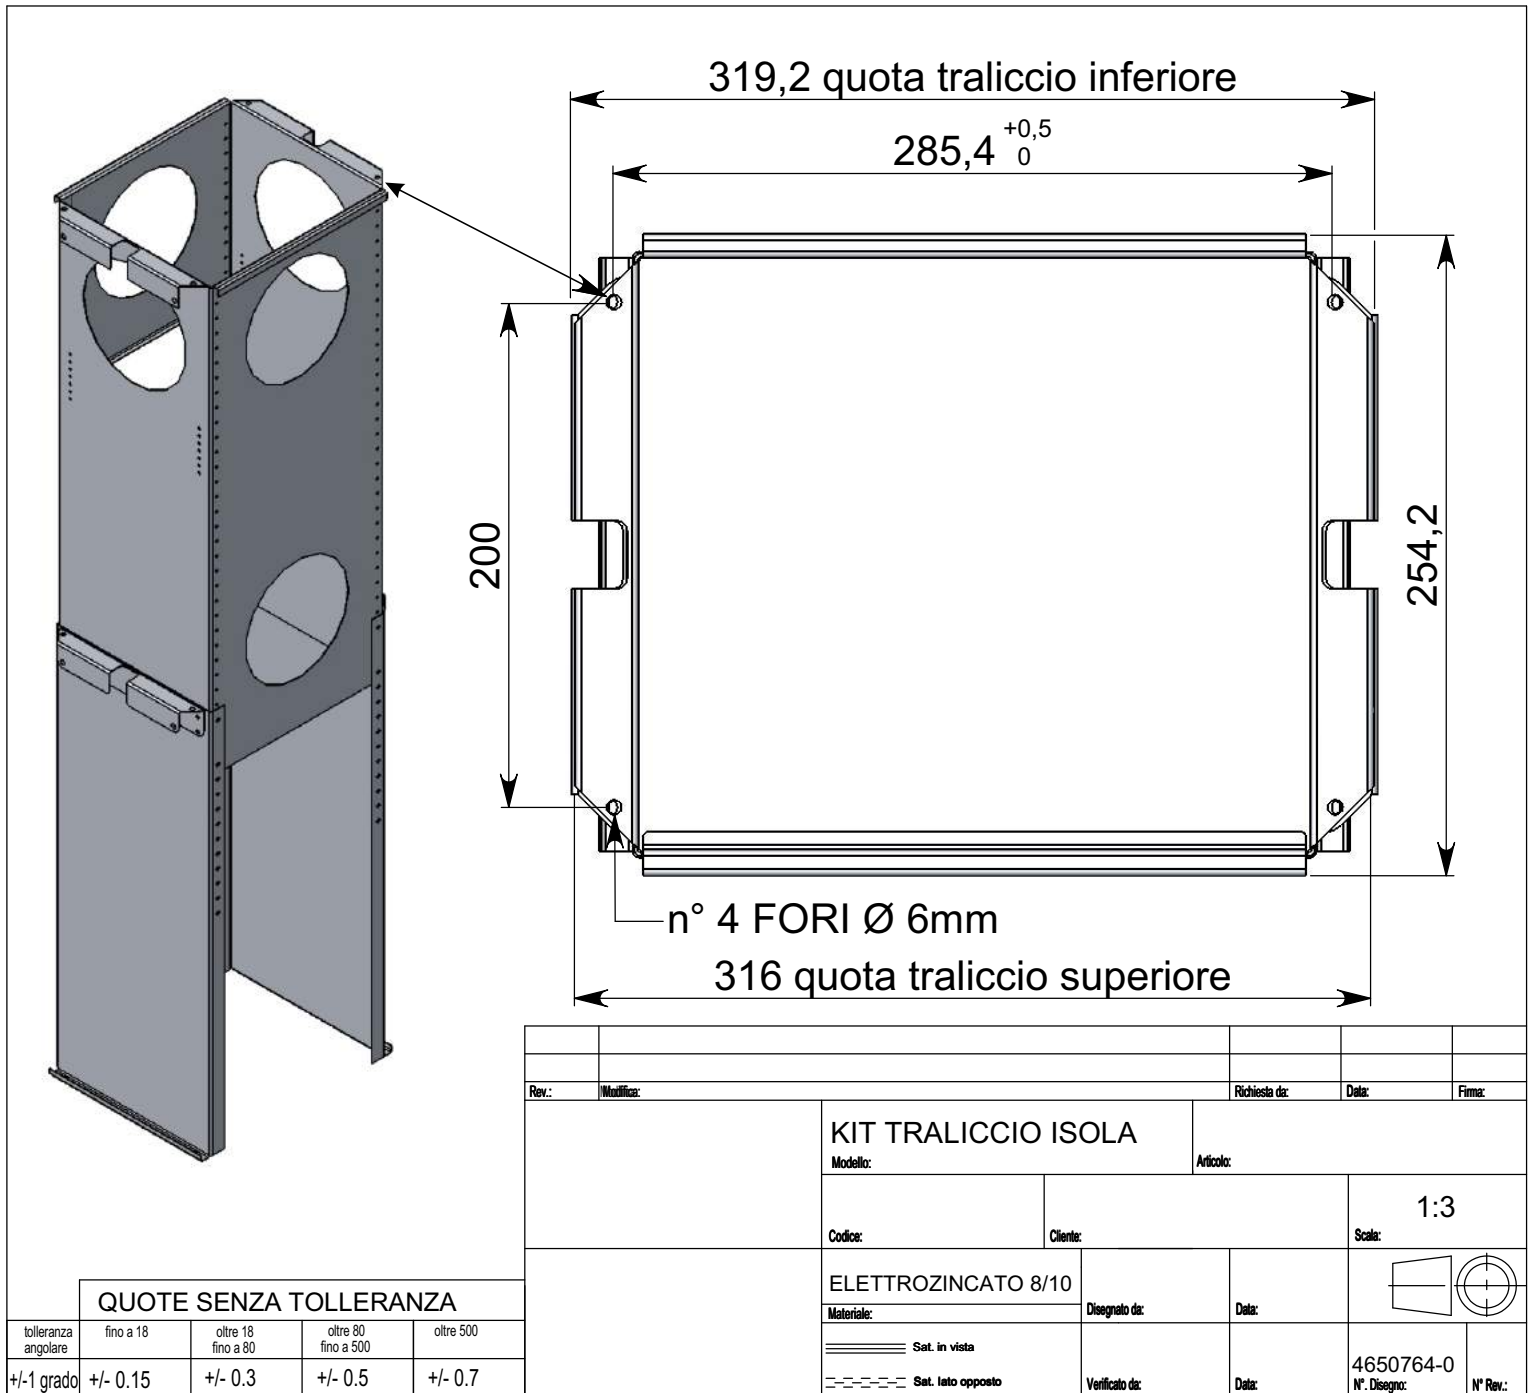

Futuro Futuro

Ceiling Plate / Chimney Structural Lattice Dimensions
Applicable to most ISLAND-MOUNT range hood models

DRAWING NOT TO SCALE. FOR REFERENCE ONLY.

This is only a general guide. Dimensions may vary by model. Dimensions should be confirmed prior to making installation commitments.

Futuro Futuro

Ceiling Plate / Chimney Structural Lattice Dimensions
 Applicable to most ISLAND-MOUNT range hood models

DISEGNO DI PROPRIETA' DELLA FUTURO FUTURO, DIFFUSIONE E RIPRODUZIONE A NORMA DI LEGGE. THIS DRAWING IS EXCLUSIVE PROPERTY OF FUTURO FUTURO, CIRCULATION AND REPRODUCTION BY LEGAL MEANS ONLY.