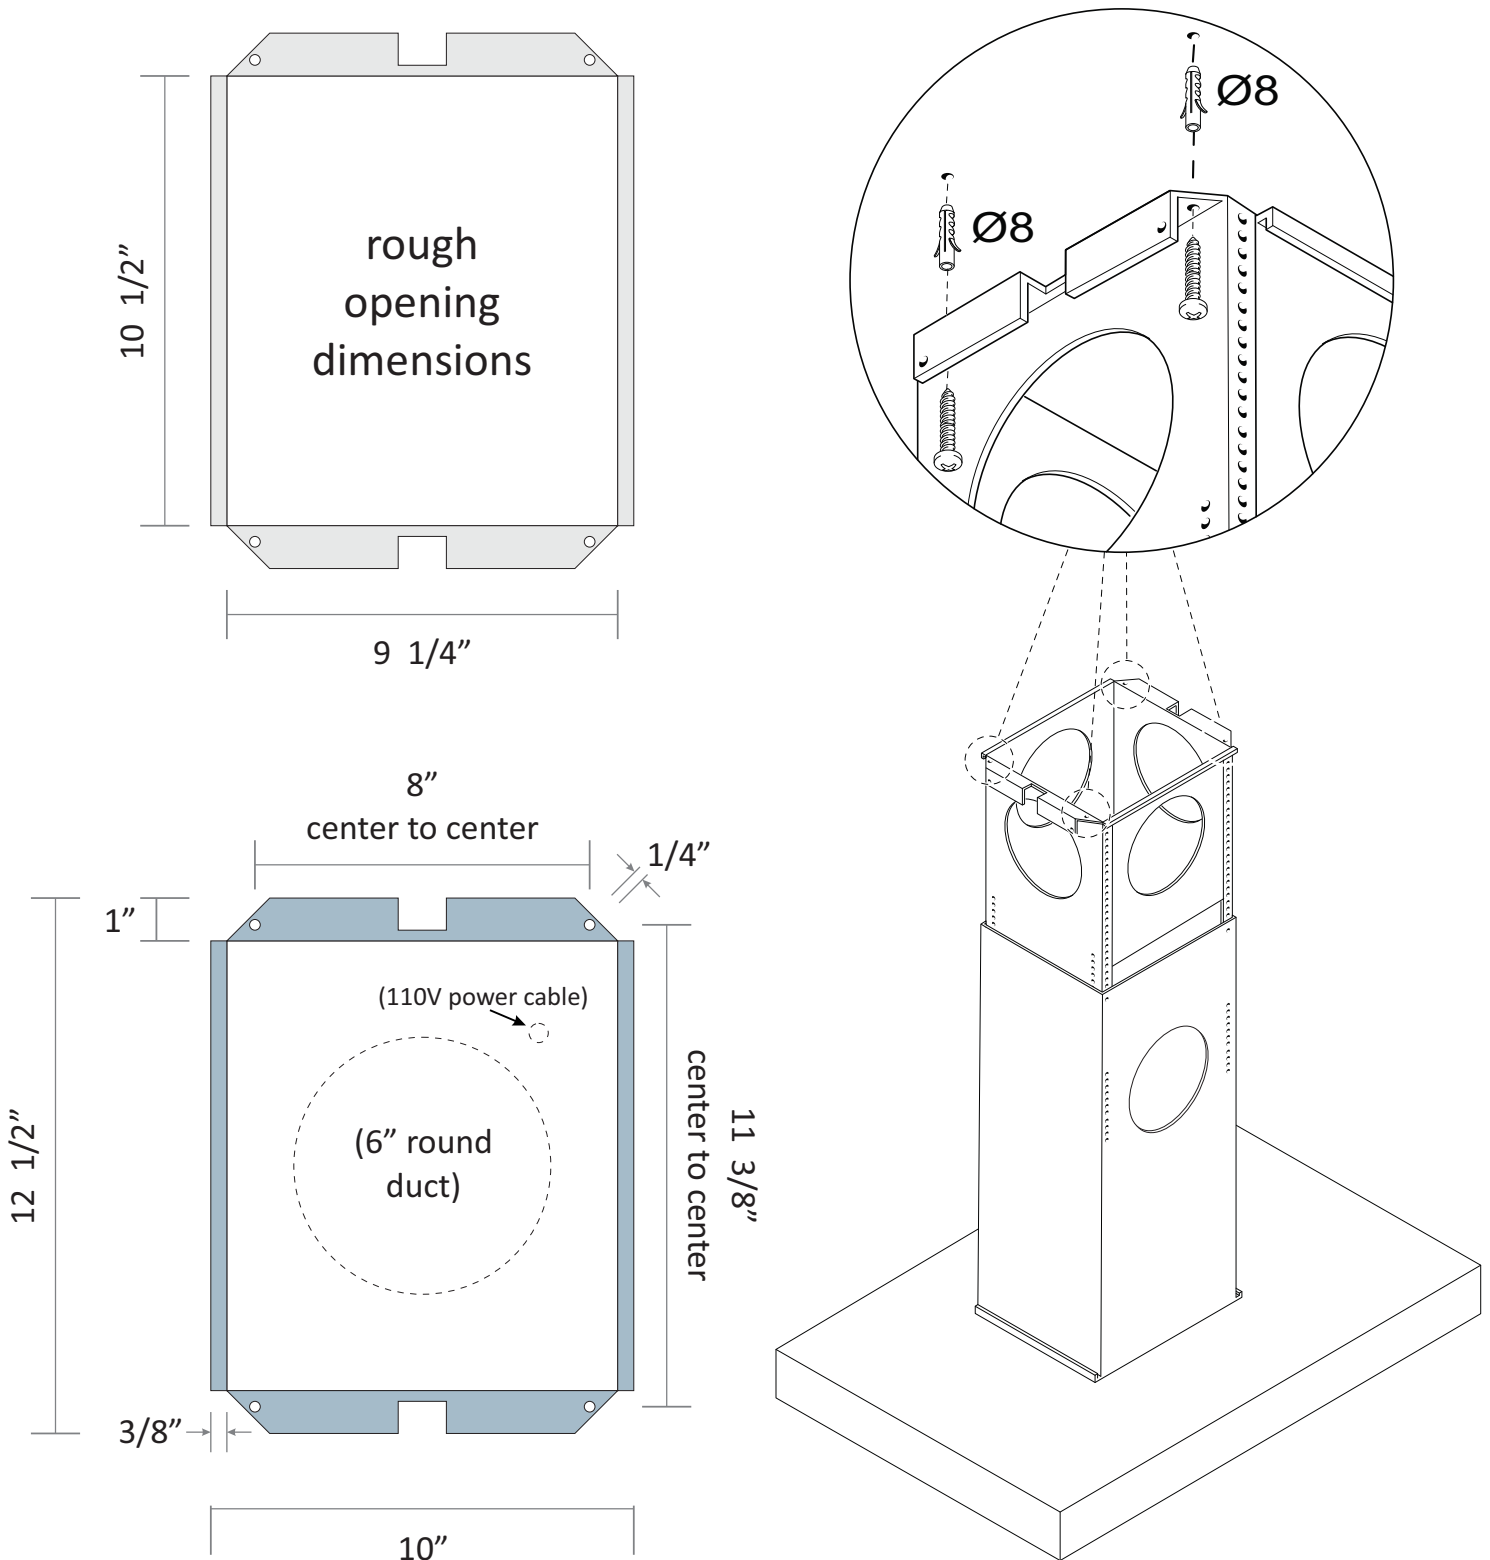

Futuro Futuro

Ceiling Plate / Chimney Structural Lattice Dimensions
Applicable to most ISLAND-MOUNT range hood models

DRAWING NOT TO SCALE. FOR REFERENCE ONLY.

This is only a general guide. Dimensions may vary by model. Dimensions should be confirmed prior to making installation commitments.

Futuro Futuro

Ceiling Plate / Chimney Structural Lattice Dimensions
 Applicable to most ISLAND-MOUNT range hood models

DISEGNO DI PROPRIETA' DELLA FUTURO FUTURO, DIFFUSIONE E RIPRODUZIONE A NORMA DI LEGGE. THIS DRAWING IS EXCLUSIVE PROPERTY OF FUTURO FUTURO, CIRCULATION AND REPRODUCTION BY LEGAL MEANS ONLY.